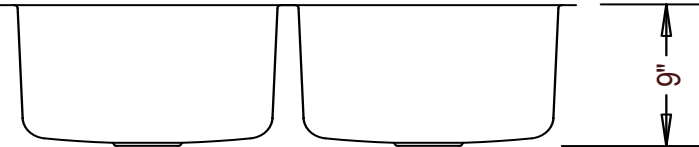

Specification Sheet

KG-SS-5050

Undermount Kitchen

Features

- 304 Grade 18 Gauge Stainless Steel
- Undermount Design
- Dual Compartments
- Rounded Bowls
- Sound-deadening system with sound pads and a special coating
- Lustrous and enduring finish which compliments any decor

--- Dimensions ---	
Outer:	32-1/4" x 18-1/2" x 9"
Inner:	30-1/2" x 16-1/2" x 9"
Left Bowl:	14-5/8" x 16-1/2" x 9"
Right Bowl:	14-5/8" x 16-1/2" x 9"

Product Diagram