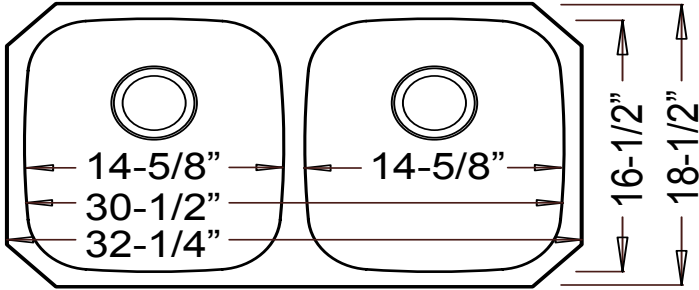

Specification Sheet

KG-SS-5050

Undermount Kitchen

Features

- 304 Grade 18 Gauge Stainless Steel
- Undermount Design
- Dual Compartments
- Rounded Bowls
- Sound-deadening system with sound pads and a special coating
- Lustrous and enduring finish which compliments any decor

--- Dimensions ---	
Outer:	32-1/4" x 18-1/2" x 9"
Inner:	30-1/2" x 16-1/2" x 9"
Left Bowl:	14-5/8" x 16-1/2" x 9"
Right Bowl:	14-5/8" x 16-1/2" x 9"

Product Diagram